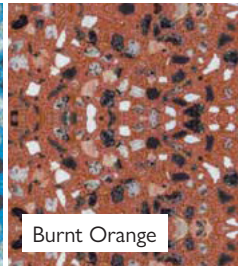

# vebrocrete ESD Terrazzo

## core colours

Please note, the applied colours may differ from the examples shown. To discuss options, please contact our Technical Services team – [technical@vebro polymers.com](mailto:technical@vebro polymers.com)