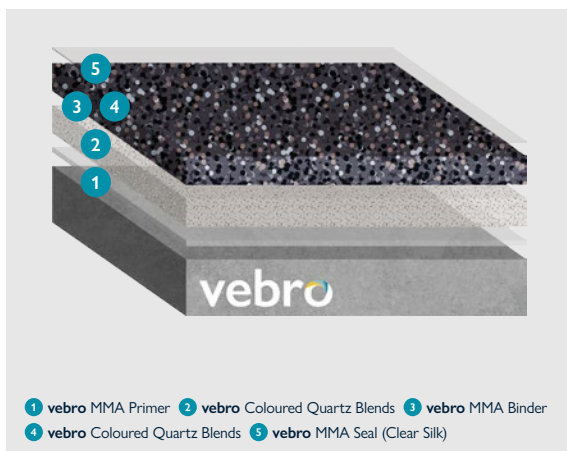

# slip resistance in as little as 1 hour with **vebro**speed Quartz

A highly durable and slip resistant, UV-stable quartz flooring system based on fast-cure MMA (methyl methacrylate) technology.

**vebro**polymers.com

# vebro speed Quartz

vebro speed Quartz is best suited to industrial workshops, catering kitchens and WC facilities requiring a new or replacement floor finish under a fast turnaround.